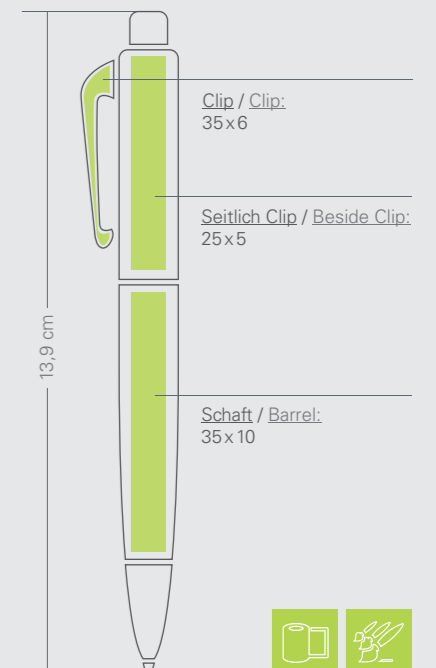

OPTIONS:

Ballpoint pen, Colored barrel, Colored clip.

Imprint: 1 - 4 colors
Weight in g incl. Packaging: 9g

MOQ:
Neutral up from 500 piece
Plastic Imprint 1-4 colors up from 500 pieces

| Industriepreis / Direct customer price | 500 Stk. / pcs. | 1000 Stk. / pcs. | 3000 Stk. / pcs. |
|--|-----------------|------------------|------------------|
| 1114 (je Stück) / (per piece) | 0,23 € | 0,22 € | 0,21 € |