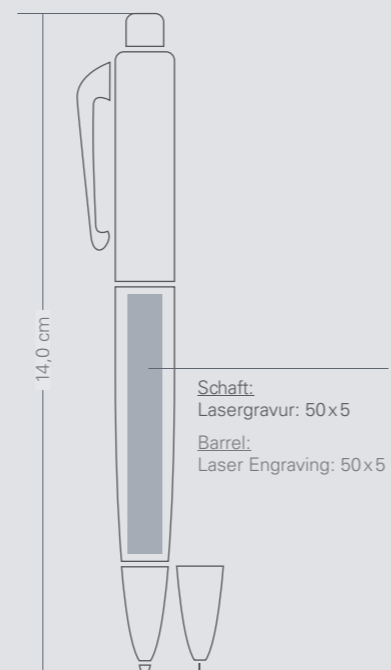

Industriepreis / Direct customer price	ab 50 Stk. / pcs.	ab 100 Stk. / pcs.	ab 250 Stk. / pcs.
Kugelschreiber / Ball pen	4,15 €	4,05 €	3,90 €
Feinminenstift / Mechanical pencil	5,25 €	5,10 €	4,95 €
Amour Set / Set	9,90 €	9,60 €	-