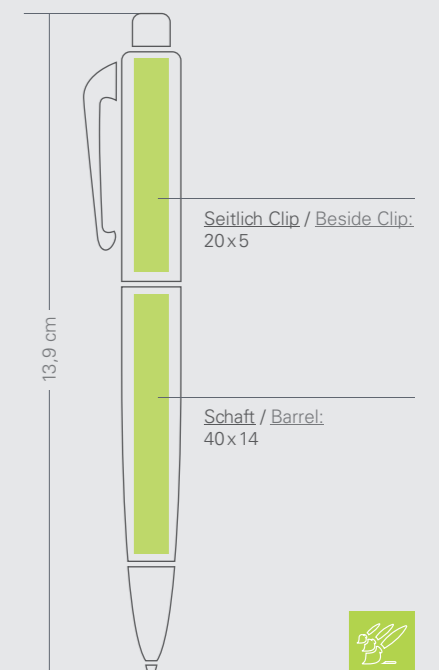

OPTIONS:

Ballpoint pen, Colored barrel, Grey applications.

Imprint: 1 - 4 colors
Weight in g incl. Packaging: 10g

MOQ:
Neutral up from 1 piece
Plastic Imprint 1-4 colors up from 500 pieces

| Industriepreis / Direct customer price | 500 Stk. / pcs. | 1000 Stk. / pcs. | 3000 Stk. / pcs. |
|--|-----------------|------------------|------------------|
| 8602 (je Stück) / (per piece) | 0,34 € | 0,32 € | 0,31 € |