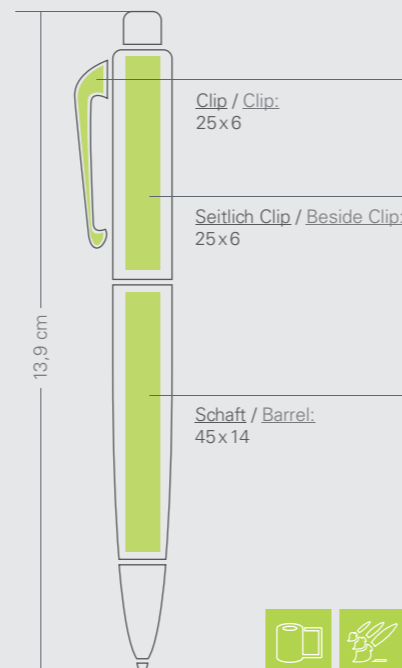

1103 - S45 TOTAL FLUO (NEON)

INFORMATIONEN:

Druckkugelschreiber, Schaft und Clip in Fluo-Farben.

Druck: 1 - 4 Farben
Gewicht inkl. Verpackung: 9g

Mindestbestellmenge:
Neutral ab 1 Stück
Kunststoffdruck 1-4 Farben ab 500 Stück

OPTIONS:

Ballpoint pen, Barrel and clip in fluo-colors.

Imprint: 1 - 4 colors
Weight in g incl. Packaging: 9g

MOQ:
Neutral up from 1 piece
Plastic Imprint 1-4 colors up from 500 pieces

Industriepreis / Direct customer price	500 Stk. / pcs.	1000 Stk. / pcs.	3000 Stk. / pcs.
1103 (je Stück) / (per piece)	0,26 €	0,25 €	0,24 €

154

154 S:

Weitere Details auf Seite 46. / More details on page 46.

154 G:

Weitere Details auf Seite 53. / More details on page 53.

INFORMATIONEN:

Drehkugelschreiber, Kunststoff, Vollton, Breiter Clipp.

Druck: 1 - 4 Farben
Gewicht inkl. Verpackung: 9g

Mindestbestellmenge:
Neutral ab 1 Stück
Kunststoffdruck 1-4 Farben ab 500 Stück

OPTIONS:

Twist Ball Pen, Plastic, solid coated, Expanded clip.

Imprint: 1 - 4 colors
Weight in g incl. Packaging: 9g

MOQ:
Neutral up from 1 piece
Plastic Imprint 1-4 colors up from 500 pieces

Industriepreis / Direct customer price	500 Stk. / pcs.	1000 Stk. / pcs.	3000 Stk. / pcs.
154 (je Stück) / (per piece)	0,24 €	0,23 €	0,22 €