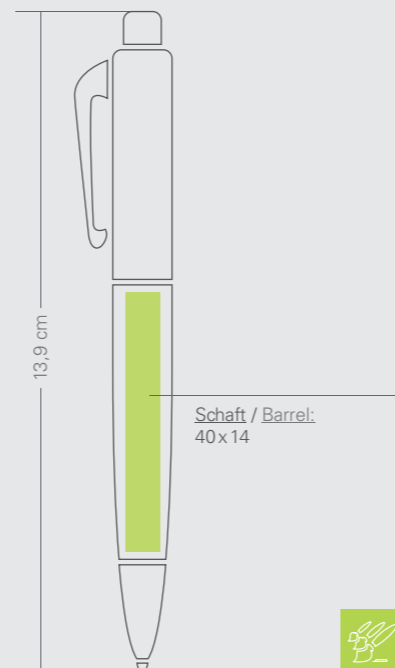

Industriepreis / Direct customer price	500 Stk. / pcs.	1000 Stk. / pcs.	3000 Stk. / pcs.
8200 (je Stück) / (per piece)	0,29 €	0,27 €	0,26 €

INFORMATIONEN:

Drehkugelschreiber, Kunststoff gefrostet, Breiter Clip.

Druck: 1 - 4 Farben
Gewicht inkl. Verpackung: 9g

Mindestbestellmenge:
Neutral ab 1 Stück
Kunststoffdruck 1-4 Farben ab 500 Stück

OPTIONS:

Twist Ball Pen, Plastic, frosted, Expanded clip.

Imprint: 1 - 4 colors
Weight in g incl. Packaging: 9g

MOQ:
Neutral up from 1 piece
Plastic Imprint 1-4 colors up from 500 pieces