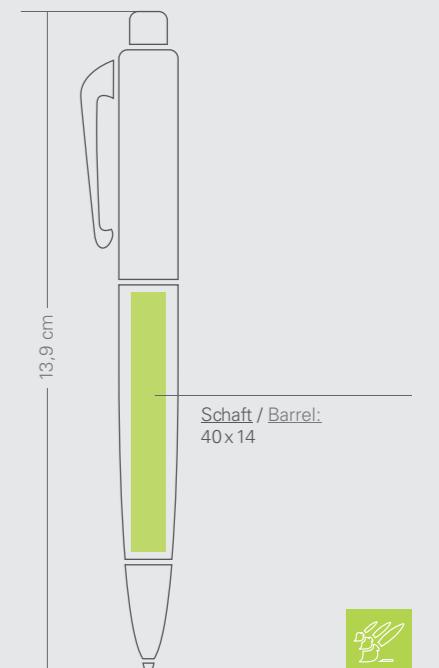

Ballpoint pen, Grey barrel, Colored applications.

Imprint: 1 - 4 colors
Weight in g incl. Packaging: 9g

MOQ:
Neutral up from 1 piece
Plastic Imprint 1-4 colors up from 500 pieces

| Industriepreis / Direct customer price | 500 Stk. / pcs. | 1000 Stk. / pcs. | 3000 Stk. / pcs. |
|--|-----------------|------------------|------------------|
| 8230 (je Stück) / (per piece) | 0,35 € | 0,32 € | 0,31 € |