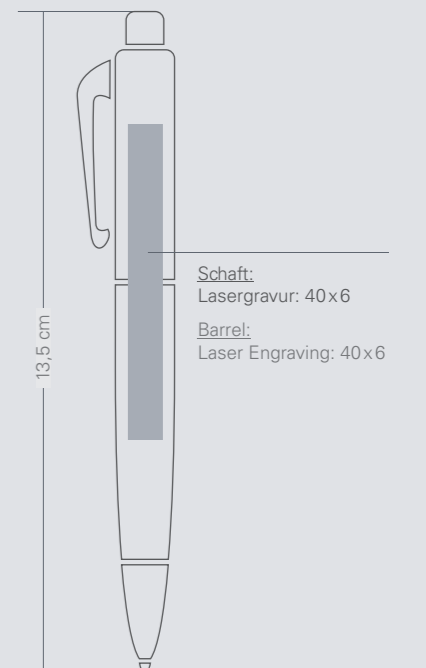

OPTIONS:

Luxury roller Pierre Cardin with aluminium body and rubber surface finish, which is very pleasant to touch. Roller is decorated by silver details and could be used also like stylus. Click shut cap on the top protects nib. The roller has a German refill Schneider in blue color. Packaged in luxury pocket Pierre Cardin, delivered with certificate of authenticity.

Engraving
Weight incl. packaging: 32g

Industriepreis / Direct customer price	ab 50 Stk. / pcs.	ab 100 Stk. / pcs.	ab 250 Stk. / pcs.
Rollerball / Roller ball	5,45 €	5,30 €	5,15 €