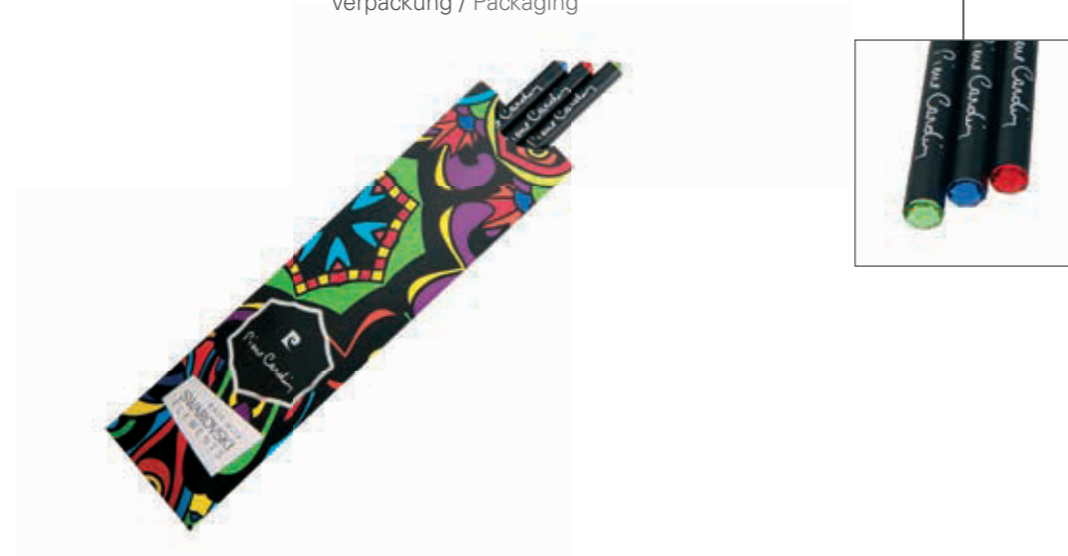

INFORMATIONEN:

Das Luxus Set beinhaltet drei schwarze Pierre Cardin Bleistifte mit Swarovski Kristallen in den Farben rot, blau und grün. Verpackt in einer Pierre Cardin Box, versendet mit Echtheitszertifikat.

Druck: 1 - 5 Farben
Gewicht inkl. Verpackung: 18g

OPTIONS:

Luxury Set of 3 Pierre Cardin black pencils with Swarovski crystals in red, blue and green color. Packed in Pierre Cardin's luxurious pocket, supplied with a certificate of authenticity.

Imprint: 1 - 5 colors
Weight incl. packaging: 18g