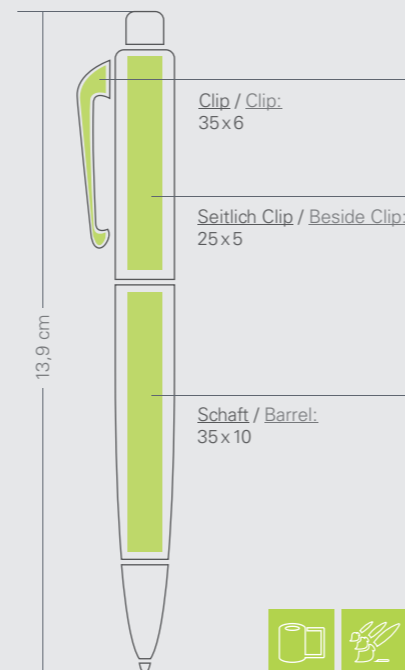

Mindestbestellmenge:
Neutral ab 1 Stück
Kunststoffdruck 1-4 Farben ab 500 Stück

OPTIONS:

Ballpoint pen, White barrel, Colored clip.

Imprint: 1 - 4 colors
Weight in g incl. Packaging: 10g

MOQ:
Neutral up from 1 piece
Plastic Imprint 1-4 colors up from 500 pieces