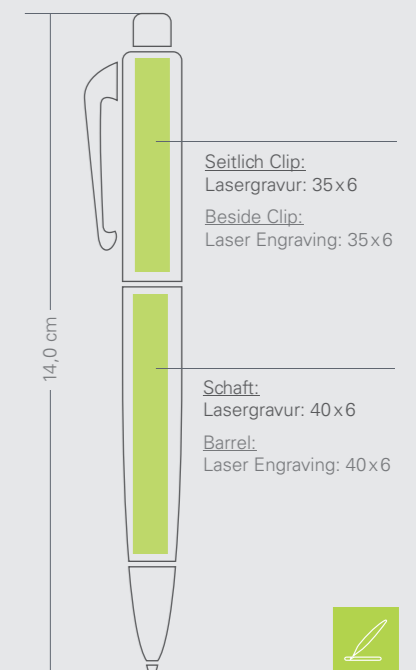

OPTIONS:

Metal-Ballpoint pen, Rubberized grip zone, colored.

Engraving: dark / anthracite
Weight incl. packaging: 18g

MOQ:
Neutral up from 1 piece
Engraving up from 250 pieces

| Industriepreis / Direct customer price | 500 Stk. / pcs. | 1000 Stk. / pcs. | 3000 Stk. / pcs. |
|--|-----------------|------------------|------------------|
| 248 (je Stück) / (per piece) | 0,74 € | 0,70 € | 0,68 € |