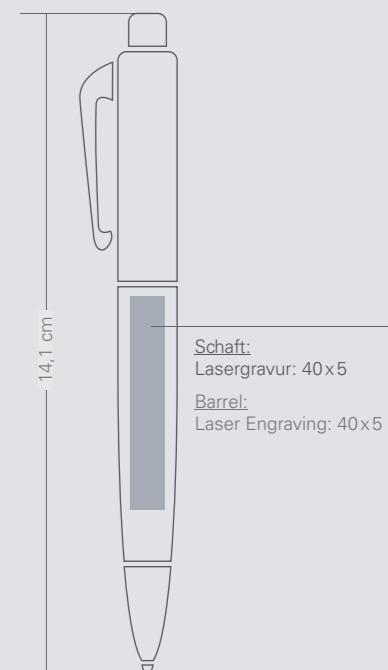

OPTIONS:

A luxurious gift set featuring a genuine leather loop as well as two detachable split rings to separate home and car keys for safety and the most admired JACQUES ball pen with its unique deeply engraved alphabetical letters, its soft twist mechanism and outstanding writing quality refill fitted with a 1mm tip and blue ink. This eye-catching set comes in a luxury box that includes a certificate of authenticity.

Laser Engraving
Weight incl. packaging: 146g