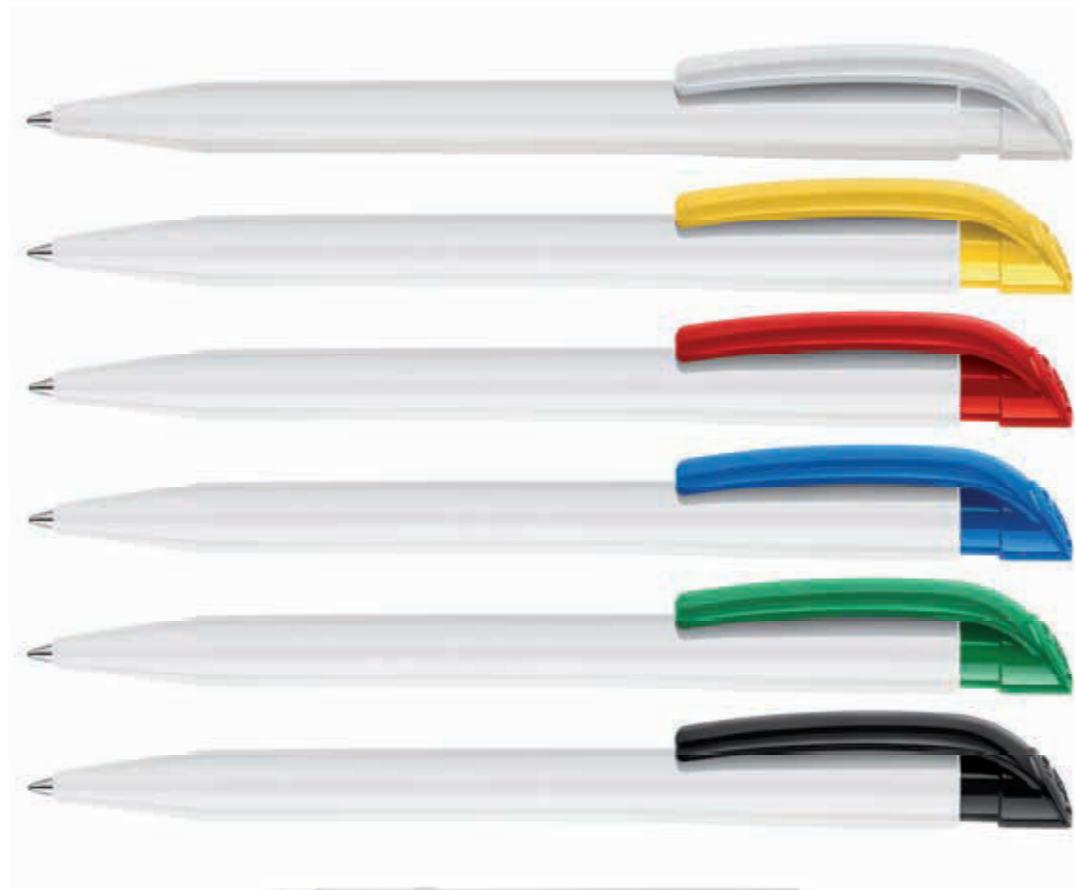

1100 - S45

Plastikmine R295, blau / Plastic refill R295, blue

Weitere Farben / More colors: