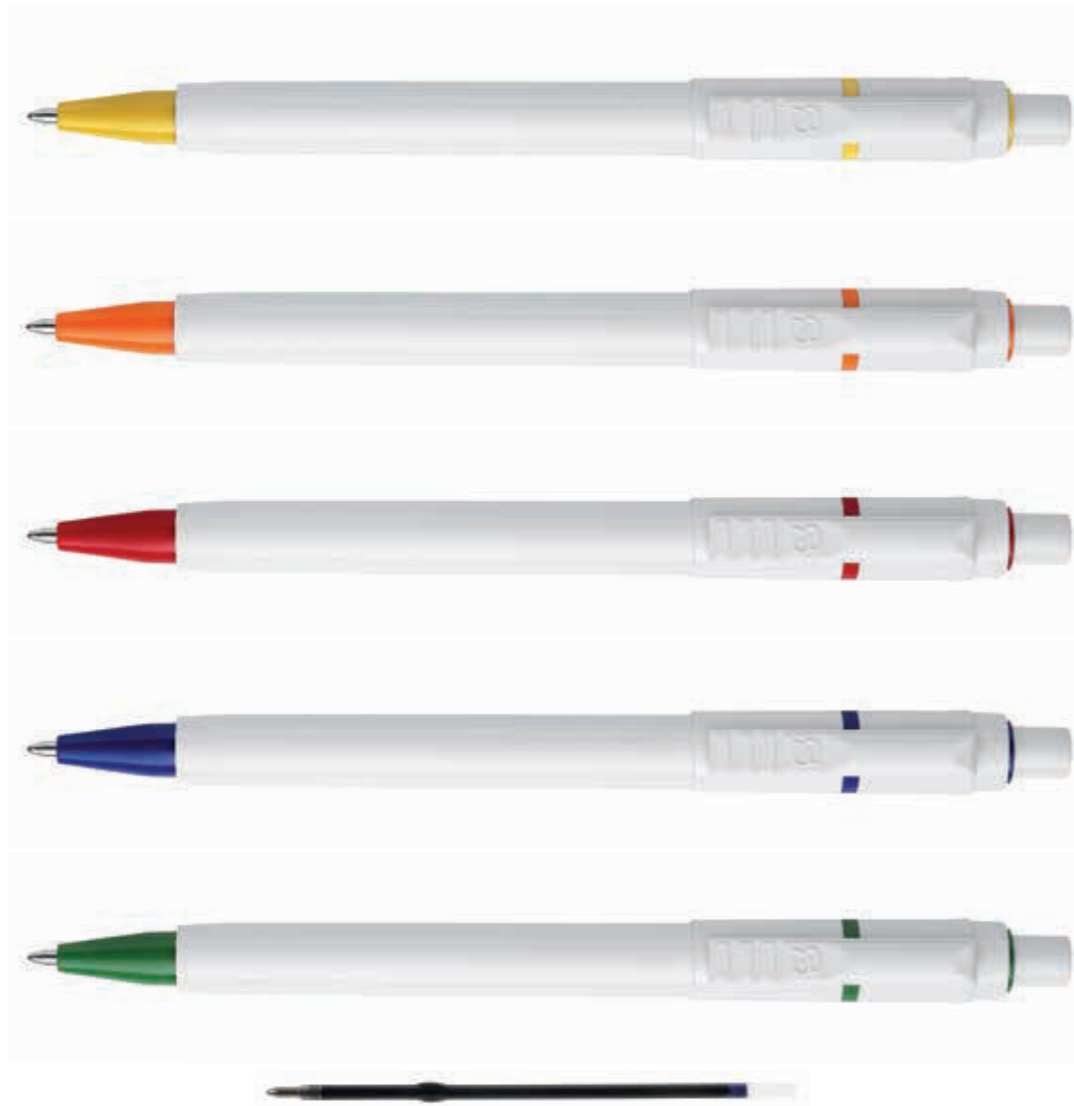

8200 - BARON

Plastikmine RX10, blau / Plastic refill RX10, blue