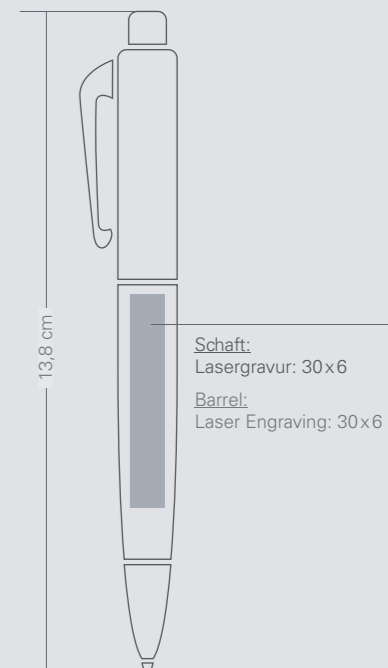

OPTIONS:

Pierre Cardin's luxurious metal ballpoint pen has an eye-catching design with an elegant smooth surface, featuring an imaginative engraving in the gunmetal colour placed on the top of the body. The ballpoint pen contains a quality blue refill with the tip 1 mm and also a spare black refill. It is offered in three colours and packed in a luxury paper box by Pierre Cardin. Comes with a certificate of authenticity.

Laser Engraving
Weight incl. packaging: 76g

Industriepreis / Direct customer price	ab 10 Stk. / pcs.	ab 25 Stk. / pcs.	ab 50 Stk. / pcs.
Kugelschreiber / Ball Pen	20,65 €	20,10 €	19,50 €